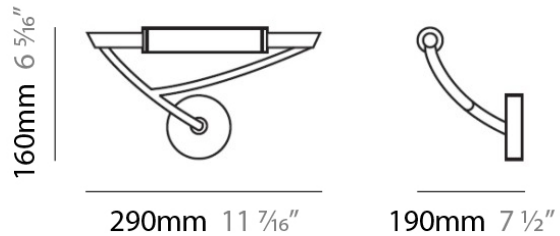

WINGS SURFACE

D83033

GENERAL

Series: Wings
Brand: Panzeri
Division: Design
Mounting Type: Surface
Mounting Location: Wall
Subcategory: Ambient

PHYSICAL

Shape: Abstract
Length (mm): 290
Length (in): 11 1/2
Height (mm): 160
Height (in): 6 1/4
Extension (mm): 190
Extension (in): 7 1/2
Light Distribution: Omnidirectional
Weight (kg): 1.23
Weight (lbs): 2.7
Diffuser: Matte White Printed Pyrex
Fixture Finish: Chrome
Fixture Material: Metal

ELECTRICAL

Number of Lamps: 1
Lamp Type: LED Retrofit / Halogen
Lamp Shape: T3Q (119mm)
Bulb Included: Bulb Not Included
Total Output Wattage (W): 36 / 200
Max. Wattage Per Lamp (W): 36 / 200
Lamp Base: RSC
Input Voltage (V): 120

LED

OPTICAL

RATINGS AND CERTIFICATIONS

Certified By: CSA Certified to UL and CSA Standards
IP rating: IP20